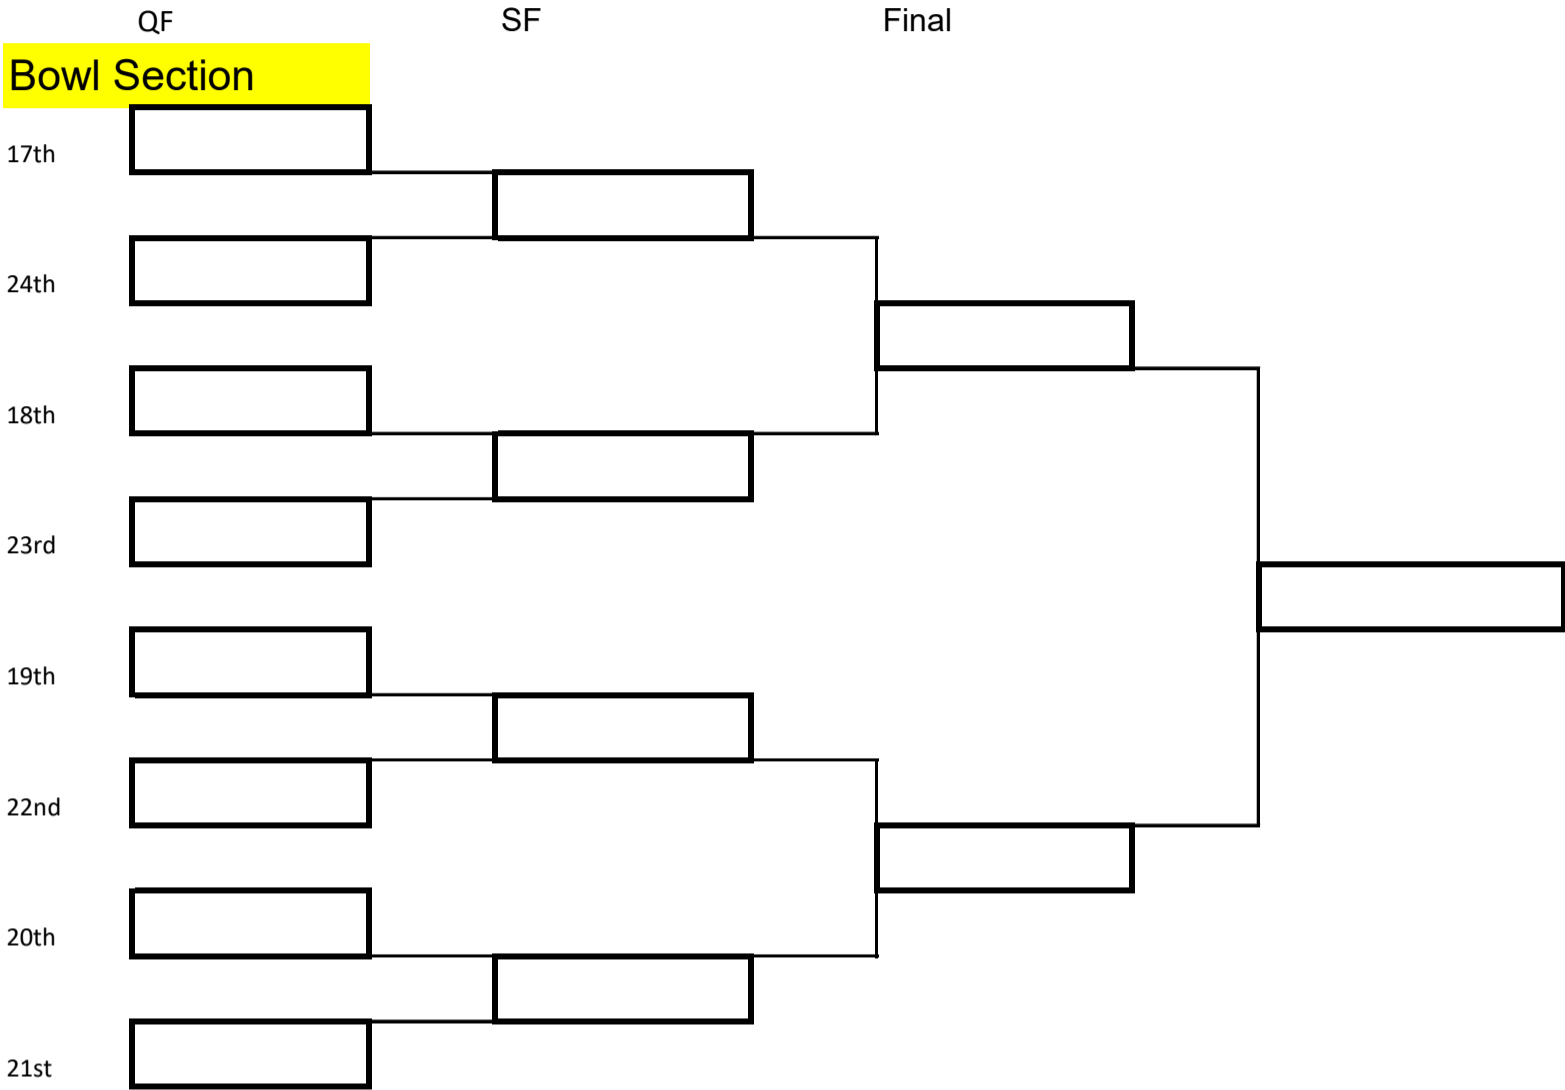

### Fixture

Date: 1st July, 2026 (Wed)

Venue: USRC

Grouping : J-L

		Rink					
Time	Game	1	2	3	4	5	6
9am	1	J1 v J2	J3 v J4	K1 v K2	K3 v K4	L1 v L2	L3 v L4
10am	2	L2 v L3	L1 v L4	J2 v J3	J1 v J4	K2 v K3	K1 v K4
11am	3	K2 v K4	K1 v K3	L2 v L4	L1 v L3	J2 v J4	J1 v J3

# Reunification Cup 2026

Date: 1 July 2026 (Wed)

Knock-out Stage