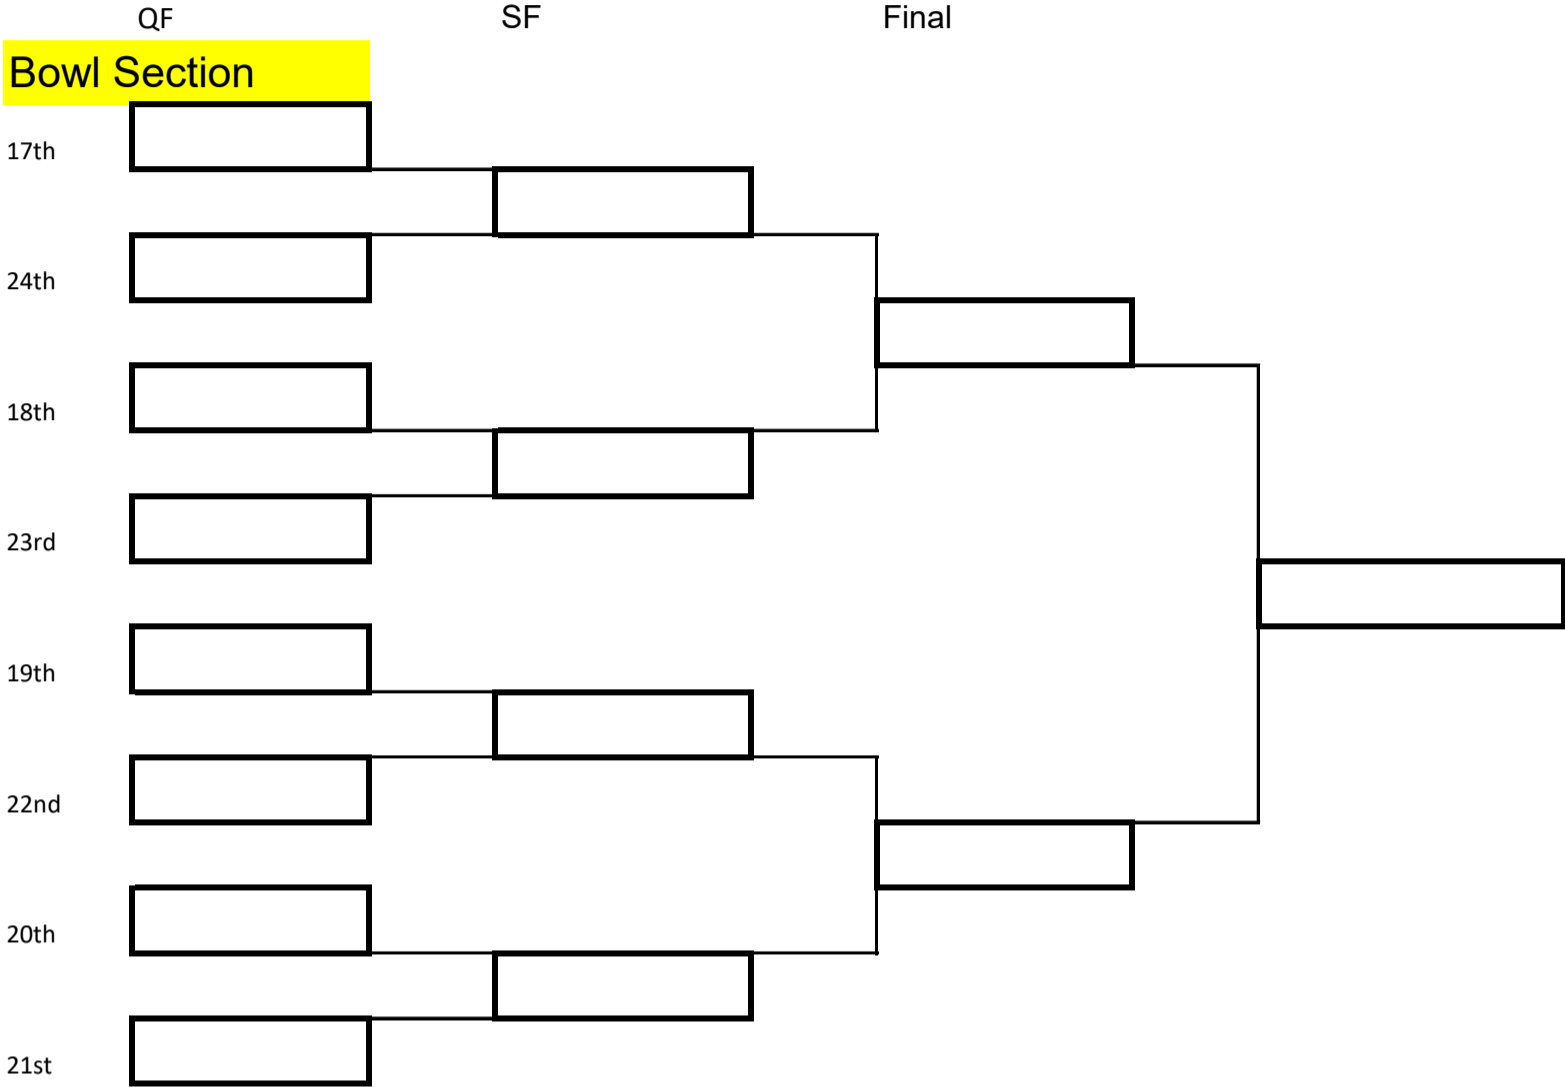

Group L	Venue: USRC
Team Code	Team Name
L1	IRC
L2	LCN
L3	SBIA
L4	CSD

LAWN BOWLS ASSOCIATION OF HONG KONG, CHINA

Reunification Cup 2026

Fixture

Date: 1st July, 2026 (Wed)

Venue: CdeR Outdoor

Grouping : A-C

		Rink					
Time	Game	1	2	3	4	5	6
9am	1	A1 v A2	A3 v A4	B1 v B2	B3 v B4	C1 v C2	C3 v C4
10am	2	C2 v C3	C1 v C4	A2 v A3	A1 v A4	B2 v B3	B1 v B4
11am	3	B2 v B4	B1 v B3	C2 v C4	C1 v C3	A2 v A4	A1 v A3

Umpire: Isaac Ng & Anny Yu

LAWN BOWLS ASSOCIATION OF HONG KONG, CHINA

Reunification Cup 2026

Fixture

Date: 1st July, 2026 (Wed)

Venue: USRC

Grouping : J-L

		Rink					
Time	Game	1	2	3	4	5	6
9am	1	J1 v J2	J3 v J4	K1 v K2	K3 v K4	L1 v L2	L3 v L4
10am	2	L2 v L3	L1 v L4	J2 v J3	J1 v J4	K2 v K3	K1 v K4
11am	3	K2 v K4	K1 v K3	L2 v L4	L1 v L3	J2 v J4	J1 v J3

Umpire: Annie Yeung & Renata Chan

LAWN BOWLS ASSOCIATION OF HONG KONG, CHINA

Reunification Cup 2026

Fixture

Date: 1st July, 2026 (Wed)

Venue: KBGC

Time	Game	1	2	3	4	5	6	7	8	9	10	11	12
2pm	QF	Bowl QF 1	Bowl QF 2	Bowl QF 3	Bowl QF 4	Plate QF 1	Plate QF 2	Plate QF 3	Plate QF 4	Cup QF 1	Cup QF 2	Cup QF 3	Cup QF 4
3pm	SF			Plate SF1	Plate SF2			Cup SF1	Cup SF2	Bowl SF1	Bowl SF2		
4pm	Final		Plate Final	Cup Final		Bowl Final							

Umpire: Roderic Yeung & Becky Tse

Reunification Cup 2026

Date: 1 July 2026 (Wed)

Knock-out Stage

Reunification Cup 2026

Date: 1 July 2026 (Wed)

Knock-out Stage

LAWN BOWLS ASSOCIATION OF HONG KONG, CHINA