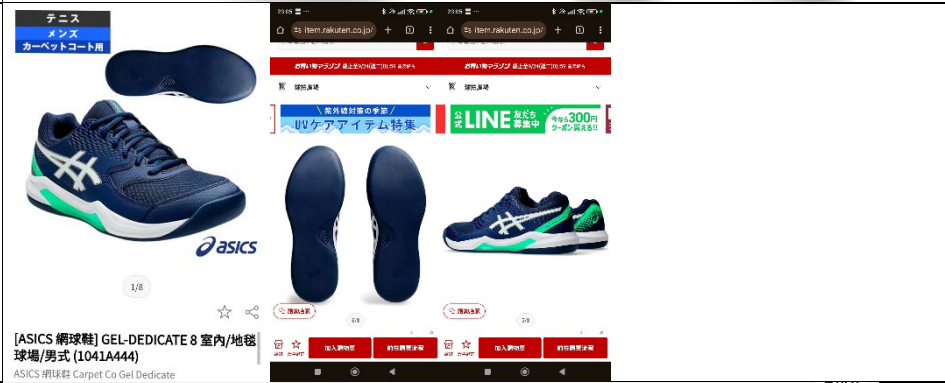

121 Brand: Asics Gel Dedicate 8
Model Gel Dedicate 8
Approved by the Technical Committee of LBA on 28th October 2024.