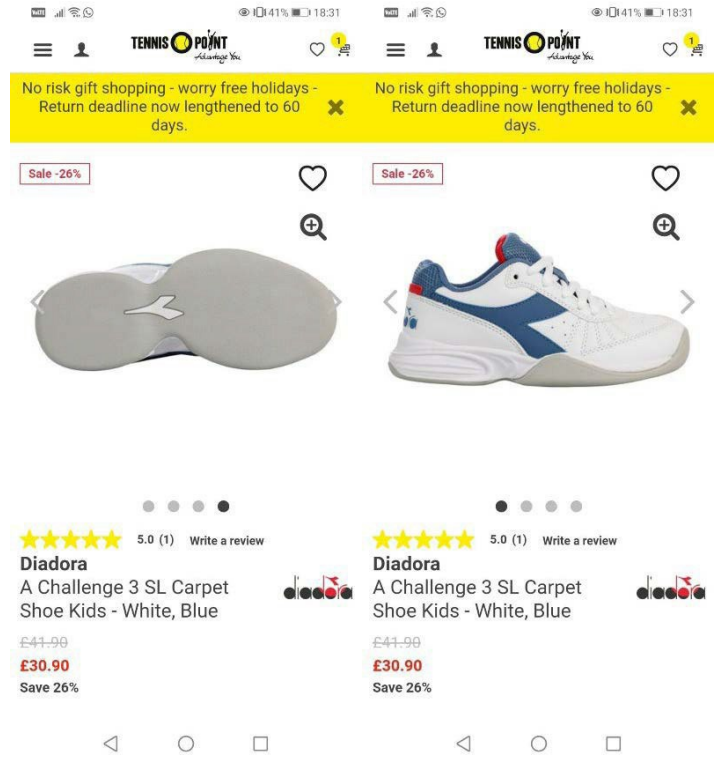

106

Brand: Diadora

Model: Diadora A Challenge 3 SL Carpet Shoes Kids

Approved by Technical Committee of HKLBA on 13 December, 2021