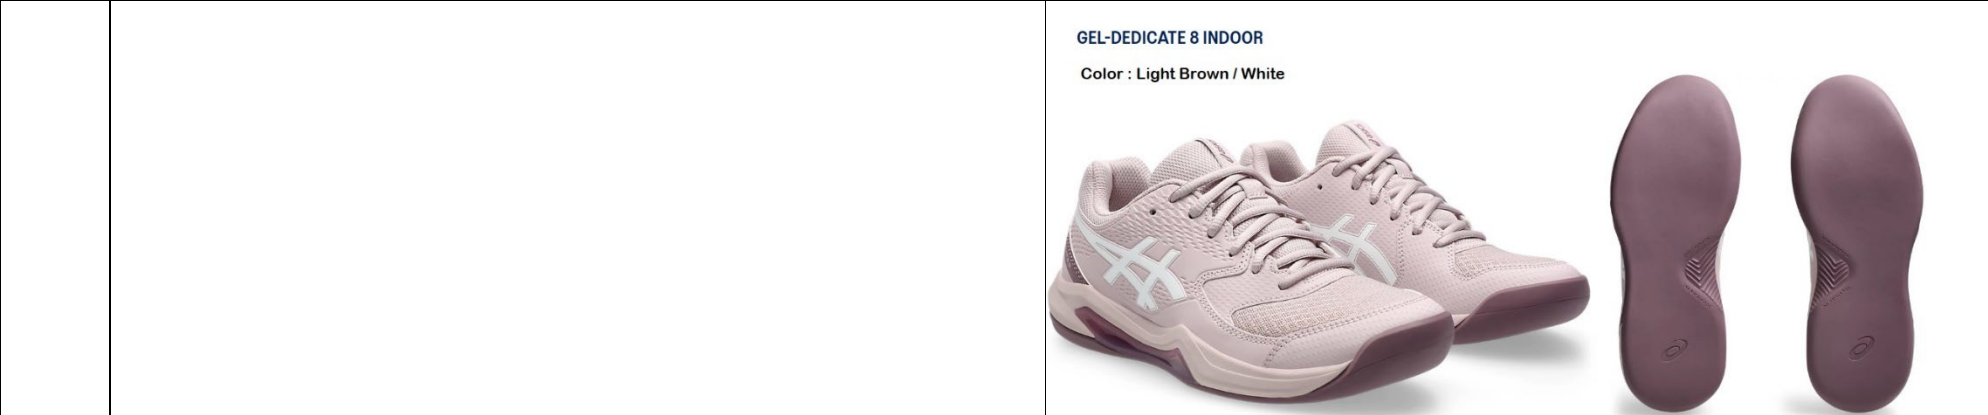

121 Brand: Asics Gel Dedicate 8
Model Gel Dedicate 8
Approved by the Technical Committee of LBA on 28th October 2024.

120 Brand: Adidas
Approved by the Technical Committee of LBA on 14th October 2024.