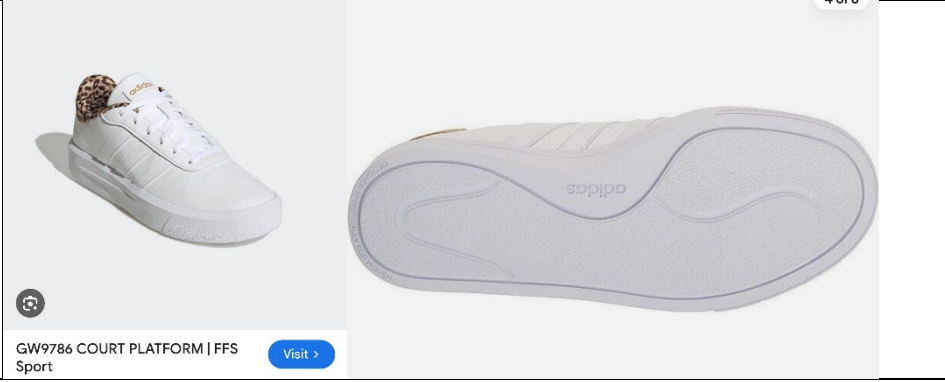

120 Brand: Adidas
Approved by the Technical Committee of LBA on 14th October 2024.