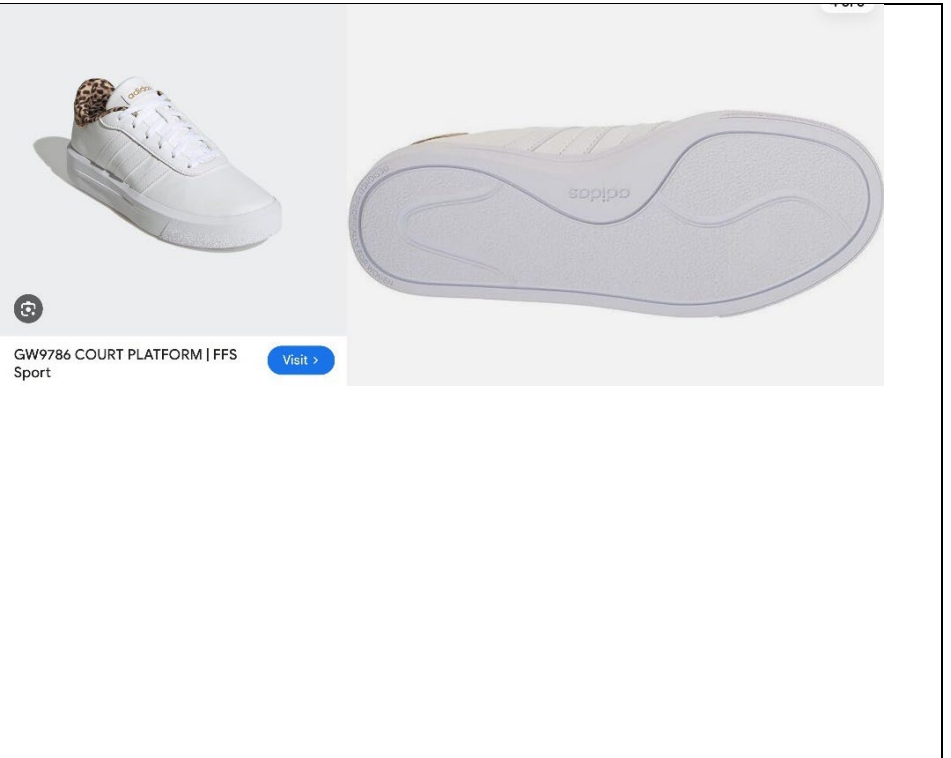

GEL-DEDICATE 8 INDOOR

Color : Light Brown / White

121

Brand: Asics Gel Dedicate 8
Model Gel Dedicate 8

Approved by the Technical Committee of LBA on 28th October 2024.

120

Brand: Adidas

Approved by the Technical Committee of LBA on 14th October 2024.