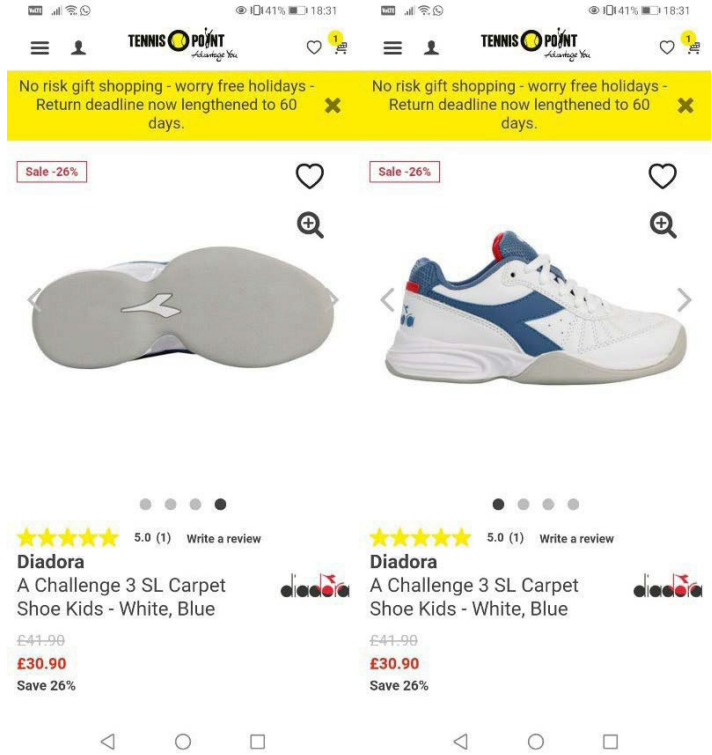

106

Brand: Diadora

Model: Diadora A Challenge 3 SL Carpet Shoes Kids

Approved by Technical Committee of HKLBA on 13 December, 2021