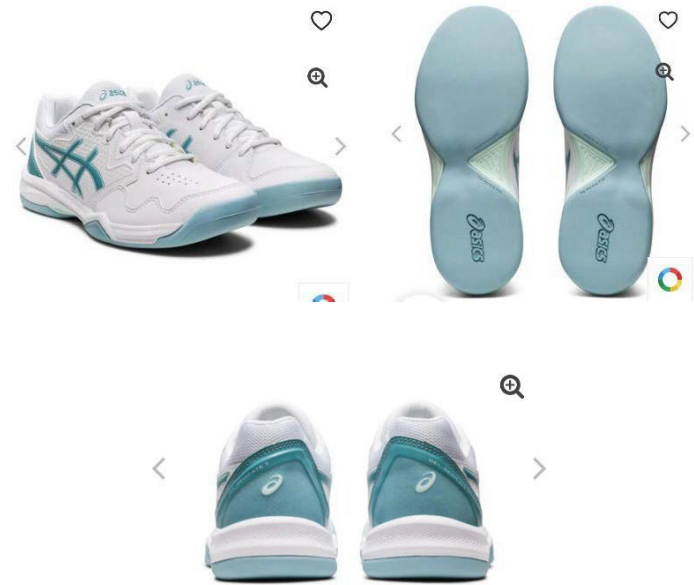

Approved by Technical Committee of HKLBA on 5th September, 2022.

110

Brand : Asics
Model - GEL-DEDICATE 7 Carpet shoe
Colour - Black & Grey

Approved by Technical Committee of HKLBA on 30th August, 2022.

109

Brand: Gel Dedicate
Model: Gel Dedicate indoor carpet

Approved by Technical Committee of HKLBA on 25 August,
2022

<p>108</p>	<p>Brand: Dunlop (Mens and Women) Model: SPEEZA 3</p> <p>Approved by Technical Committee of HKLBA on 22 June, 2022</p>	
<p>107</p>	<p>Brand: Ecco Model: Simple W Colour: Black, White, Light Grey</p> <p>https://hk.ecco.com/zh-hk/ladies/product-types/shoes/+simpil+w-208613-02379</p> <p>The black, white and grey version of this model is approved</p> <p>Approved by Technical Committee of HKLBA on 10 April, 2022</p>	